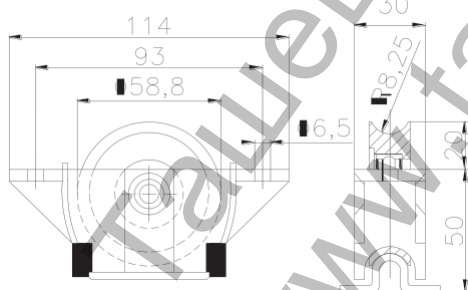

Ролка Estebro® за плъзгащи се врати в кутия с бял цвят ф 60x16 мм, стоманена, завинтване

Semi-embed wheel Ø 60 mm

Family: Wheels for aluminium

Material: Wheel of AISI 303 stainless steel, box of aluminium

Finish: Lacqued box

Maximum weight supported*: 300 kg

Description: Wheel with box and bearing 6201 2RS. It is used in aluminum sliding doors to allow their displacement over the guide. Its installation consists in fixing the box to the door's base with two M6 screws.

Better resistance to the corrosion, screws with anticorrosion treatment (Geomet) for a good compatibility with aluminum.

For profiles which inner width is more than 30 mm.

***In perfect conditions of installation, usage and maintenance.**